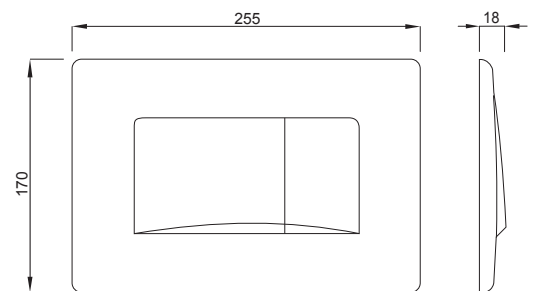

APLITE DUO

Article number:
195851

EAN-Code:
3838912156204

Discover the ideal flushing plates for mechanical activation, available in a diverse array of designs, colors, materials, and shapes. Elevate your comfort and satisfaction with this curated selection, tailored to meet your unique preferences and needs.

INSTALLATION METHOD

For mounting on concealed flushing cisterns

PROPERTIES

Material: high-quality plastic

Dual flushing

Colour: white

For concealed flushing cisterns 7512/7522

For concealed flushing cisterns 9052

For concealed flushing cisterns 9012

SPECIAL FEATURES

Simple installation and maintenance

PRODUCT CONTAINS

All parts required for mounting are supplied with the product

PACKING

Carton: 4 Pcs

OTHER AVAILABLE OPTIONS: