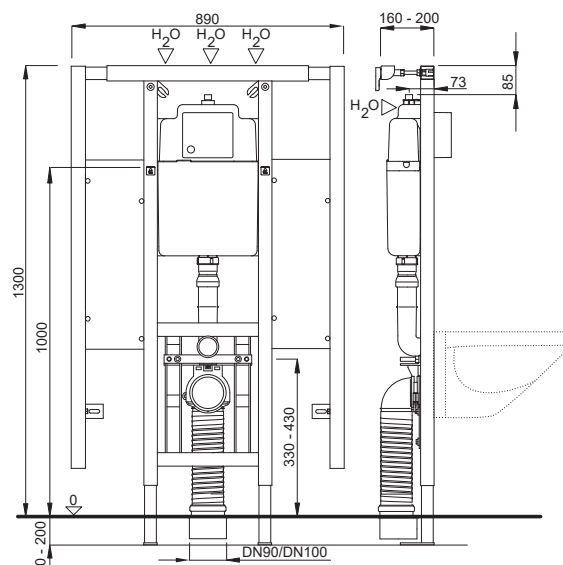

INSTALLATION METHOD

For pre-wall installation

PROPERTIES

Supporting, blue powder coated WC element, square profile 40x40 mm with pre-assembled 380 UP concealed cistern

Frontal flushing, for start-stop (6 L) or dual flushing (3/6 L)

Flush volume adjustable between 6 and 7.5 L

Pre-assembled wall brackets and adjustable feet (0-200 mm)

Water connection possibility on four positions

Fully insulated against condensation

SPECIAL FEATURES

Quiet hydraulic fill valve (Noise class 1 ISO 3822)

Variable height adjustment of the toilet (+100 mm) after completion of the pre-wall

Mounting height WC incl. seat according to DIN 18040-1/ DIN 18040-2: 460-480 mm

Side profiles with multiple bonded waterproof wooden plates for supporting handholds

Depth adjustable drain elbow (+/-20 mm)

PRODUCT CONTAINS

Concealed cistern equipped with pre-installed stop valve – top middle

Water connection G 1/2

PE drain elbow Ø 90 mm with seal

Eccentric PE adapter Ø 90 / 110 mm with seal

Complete installation and fixing material

Including Vario cover plate (PE)

PACKING

Pallet: 8 Pcs