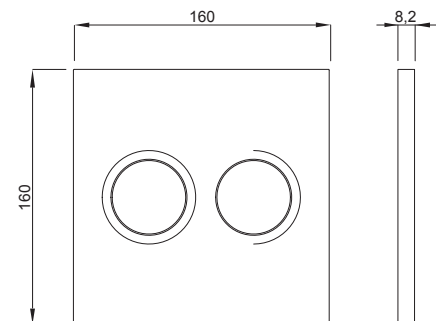

ITEA DUO GLASS

Article number:
4060419801

EAN-Code:
8711778213319

Selecting from a range of pneumatic flushing plates available in different designs, colors, materials and shapes represents the perfect choice for your complete comfort and satisfaction. Additionally, there is an option for side flushing activation with a pneumatic button available.

INSTALLATION METHOD

For installation on concealed flushing cisterns

PROPERTIES

Material: high quality plastic

Dual flushing

Color: white

For 380 concealed cisterns

SPECIAL FEATURES

Easy installation and service

PRODUCT CONTAINS

Complete fixing material

Included pneumatic lifting unit

PACKING

Carton: 12 Pcs

OTHER AVAILABLE OPTIONS: