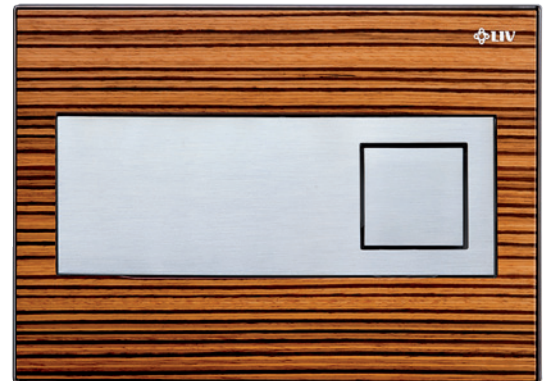

RUBY

Article number:
70107

EAN-Code:
3838912026408

Discover the ideal flushing plates for mechanical activation, available in a diverse array of designs, colors, materials, and shapes. Elevate your comfort and satisfaction with this curated selection, tailored to meet your unique preferences and needs.

INSTALLATION METHOD

For mounting on concealed flushing cisterns

PROPERTIES

Material: wood

Dual flushing

Colour: zebrano

For concealed flushing cisterns 7512/7522

For concealed flushing cisterns 9052

For concealed flushing cisterns 9012

SPECIAL FEATURES

Simple installation and maintenance

PRODUCT CONTAINS

All parts required for mounting are supplied with the product

PACKING

Carton: 4 Pcs

OTHER AVAILABLE OPTIONS: