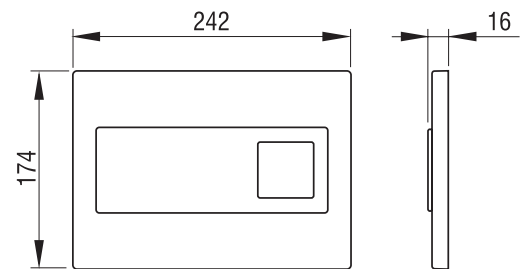

RUBY

Article number:
70107

EAN-Code:
3838912026408

Discover the ideal flushing plates for mechanical activation, available in a diverse array of designs, colors, materials, and shapes. Elevate your comfort and satisfaction with this curated selection, tailored to meet your unique preferences and needs.

INSTALLATION METHOD

For mounting on concealed flushing cisterns

PROPERTIES

Material: wood

Dual flushing

Colour: zebrano

For concealed flushing cisterns 7512/7522

For concealed flushing cisterns 9052

For concealed flushing cisterns 9012

SPECIAL FEATURES

Simple installation and maintenance

PRODUCT CONTAINS

All parts required for mounting are supplied with the product

PACKING

Carton: 4 Pcs

OTHER AVAILABLE OPTIONS: