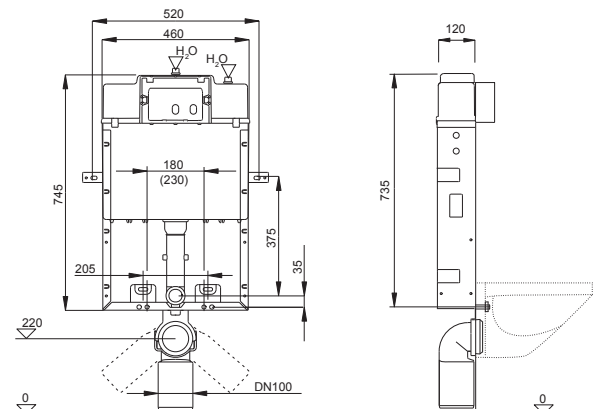

INSTALLATION METHOD

For pre-wall or solid wall mounting

PROPERTIES

Galvanized toilet element with a pre-mounted concealed flushing cistern 9012

Frontal flushing, dual flushing (3/6 l)

Adjustable flushing volume (large quantity of water 6/9 l, small quantity of water 3/4,5 l)

Water connection G 1/2

PE wall drain elbow Ø 90/110 mm with seal

PACKING

Pallet: 20 Pcs

Option: Installation of Celestine, IR flushing plate

FLUSHING PLATES

RUBY

Glass - White