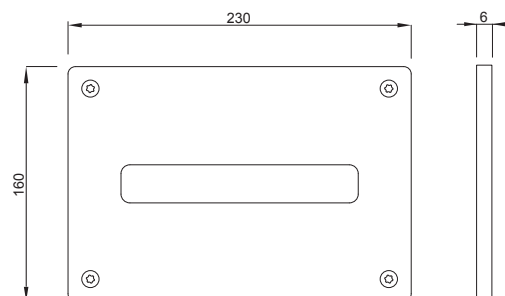

NEA DUO STEEL VB

Article number:

4060419650

EAN-Code:

8711778213449

Experience convenient and hygienic flushing through advanced electronics. Just wave your hand in front of the flushing plate and the technology seamlessly takes control, ensuring fully automatic flushing. It's not just aesthetically pleasing on the outside; it's intelligent on the inside. Additionally, with a dedicated mobile phone or tablet application, users can effortlessly adjust the settings of the flushing plate.

INSTALLATION METHOD

For installation on concealed flushing cisterns

PROPERTIES

Hygienic non-contact flushing with infrared technology

Material: stainless steel

Dual flushing

For 380 concealed cisterns

SPECIAL FEATURES

Easy installation and service

Suitable for (semi) public areas

Interchangeable window

Fixation with 4 torx screws

Setting options via SCHWAB Tronic app

PRODUCT CONTAINS

Complete fixing material

Included lifting unit with servo motor

Excluded power supply

PACKING

Carton: 12 Pcs

OTHER AVAILABLE OPTIONS: