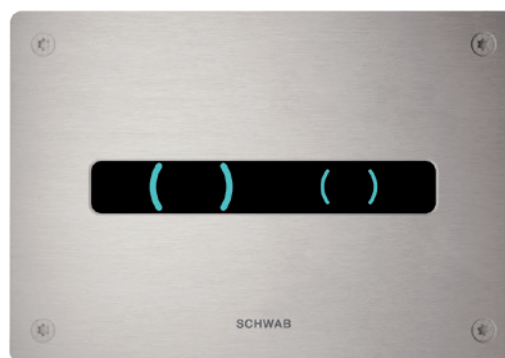

NEA DUO STEEL VB

Article number:

4060419650

EAN-Code:

8711778213449

Experience convenient and hygienic flushing through advanced electronics. Just wave your hand in front of the flushing plate and the technology seamlessly takes control, ensuring fully automatic flushing. It's not just aesthetically pleasing on the outside; it's intelligent on the inside. Additionally, with a dedicated mobile phone or tablet application, users can effortlessly adjust the settings of the flushing plate.

INSTALLATION METHOD

For installation on concealed flushing cisterns

PROPERTIES

Hygienic non-contact flushing with infrared technology

Material: stainless steel

Dual flushing

For 380 concealed cisterns

SPECIAL FEATURES

Easy installation and service

Suitable for (semi) public areas

Interchangeable window

Fixation with 4 torx screws

Setting options via SCHWAB Tronic app

PRODUCT CONTAINS

Complete fixing material

Included lifting unit with servo motor

Excluded power supply

PACKING

Carton: 12 Pcs

OTHER AVAILABLE OPTIONS: