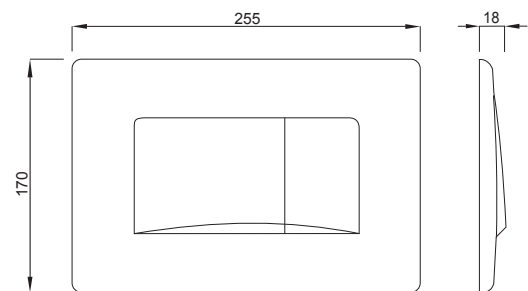

APLITE DUO

Article number:
195866

EAN-Code:
3838912156709

Discover the ideal flushing plates for mechanical activation, available in a diverse array of designs, colors, materials, and shapes. Elevate your comfort and satisfaction with this curated selection, tailored to meet your unique preferences and needs.

INSTALLATION METHOD

For mounting on concealed flushing cisterns

PROPERTIES

Material: high-quality plastic

Dual flushing

Colour: matt chrome

For concealed flushing cisterns 7512/7522

For concealed flushing cisterns 9052

For concealed flushing cisterns 9012

SPECIAL FEATURES

Simple installation and maintenance

PRODUCT CONTAINS

All parts required for mounting are supplied with the product

PACKING

Carton: 4 Pcs

OTHER AVAILABLE OPTIONS: