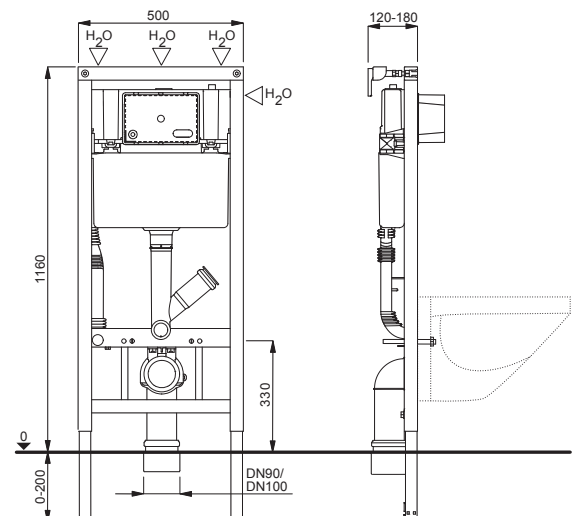

INSTALLATION METHOD

Installation in prefabricated walls, pre-wall installation in dry walls, universal installation into solid walls

PROPERTIES

Supporting, blue powder coated WC element, square profile 40 x 40 mm with pre-assembled concealed flushing cistern 7522

Frontal flushing, dual flushing (3/6 l)

Adjustable flushing volume (large quantity of water 5/6/7 l, small quantity of water 3/4 l)

Pre-assembled wall brackets and adjustable support legs (0-200 mm)

Water connection possibility in four positions

Fully insulated against condensation

SPECIAL FEATURES

Silent mechanical filling valve (noise emission class 1 ISO 3822)

Subsequent shower toilet seat water connection option

Connecting hose for connection to a shower toilet

Flushing pipe with connection for air extraction Ø 50 mm

Support legs, equipped with a brake for easier installation, rotating foot plate (90°)

Depth adjustable drain elbow (+/- 20 mm)

PRODUCT CONTAINS

Concealed flushing cistern equipped with preassembled angle valve – top center

Water connection G 1/2

Air extraction connection

Electrical connection box

Toilet bowl insulation

PE wall drain elbow Ø 90 mm with a seal

PE adapter reduction piece Ø 90/110 mm with a seal

Assembly template

All parts required for installation and mounting are supplied with the product

PACKING

Pallet: 24 Pcs