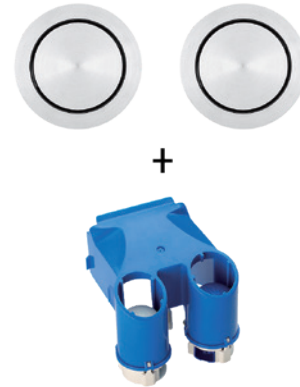

KIT 2X TELE STEEL

Article number:
4060404111

EAN-Code:
8711778212725

To enhance the user experience by prioritizing comfort, we present a thoughtfully curated assortment of accessories. These accessories are meticulously engineered to seamlessly integrate with our comprehensive offer of concealed systems.

INSTALLATION METHOD

Additional operation at the concealed flushing cistern possible in combination with the flushing plate ITEA STEEL

PROPERTIES

Material: stainless steel

Including outlet and pneumatic lifting unit

Suitable for supporting handles with holding plate for pneumatic operations with a hole diameter of 56 mm

Operation left and right (6 L)

PRODUCT CONTAINS

Including outlet and pneumatic lifting unit

Air hose: approx. 2 meters

PACKING

Carton: 1 Pcs