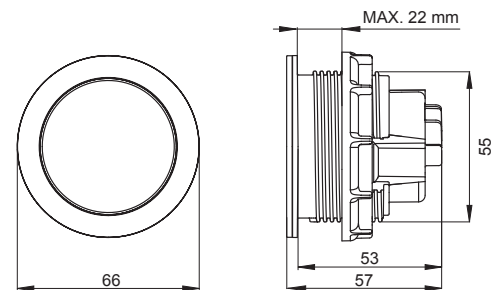

KIT 2X TELE STEEL

Article number:
4060404111

EAN-Code:
8711778212725

To enhance the user experience by prioritizing comfort, we present a thoughtfully curated assortment of accessories. These accessories are meticulously engineered to seamlessly integrate with our comprehensive offer of concealed systems.

INSTALLATION METHOD

Additional operation at the concealed flushing cistern possible in combination with the flushing plate ITEA STEEL

PROPERTIES

Material: stainless steel

Including outlet and pneumatic lifting unit

Suitable for supporting handles with holding plate for pneumatic operations with a hole diameter of 56 mm

Operation left and right (6 L)

PRODUCT CONTAINS

Including outlet and pneumatic lifting unit

Air hose: approx. 2 meters

PACKING

Carton: 1 Pcs

TO BE USED WITH:

ITEA STEEL FLUSHING PLATE

(Art. No. 4060404001)