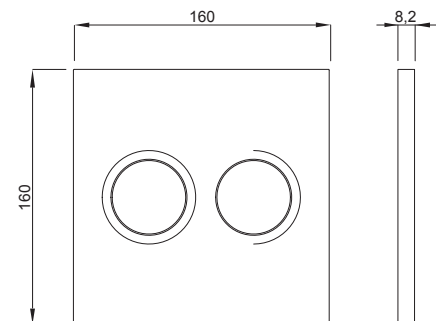

ITEA DUO GLASS

Article number:
4060419838

EAN-Code:
8711778213326

Selecting from a range of pneumatic flushing plates available in different designs, colors, materials and shapes represents the perfect choice for your complete comfort and satisfaction. Additionally, there is an option for side flushing activation with a pneumatic button available.

INSTALLATION METHOD

For installation on concealed flushing cisterns

PROPERTIES

Material: high quality plastic

Dual flushing

Color: black

For 380 concealed cisterns

SPECIAL FEATURES

Easy installation and service

PRODUCT CONTAINS

Complete fixing material

Included pneumatic lifting unit

PACKING

Carton: 12 Pcs

OTHER AVAILABLE OPTIONS: