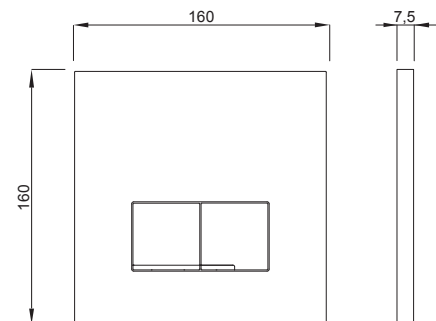

Easy installation and service

Floating impression through shadow gap

Design version

PRODUCT CONTAINS

Complete fixing material

PACKING

Carton: 20 Pcs

TO BE USED WITH:

DUPLO WC 380
PREMIUM

DUPLO WC 380

DUPLO WC 380
4/2 lit.

DUPLO WC 380
6 lit.

DUPLO WC 380
CORNER

DUPLO WC 380 IN.CON.
16x2 112cm

XS WC 380 SSF

DUPLO WC 380 L