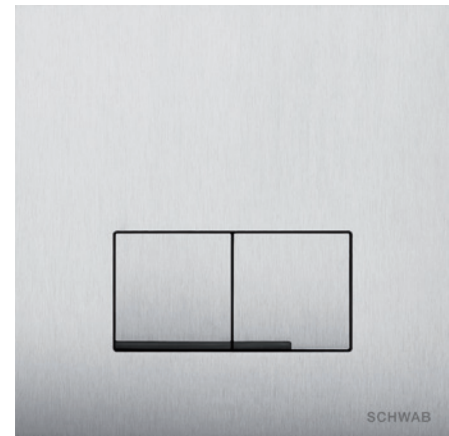

ARTE DUO STEEL DESIGN

Article number:

4060420101

EAN-Code:

8711778213333

Discover the ideal flushing plates for mechanical activation, available in a diverse array of designs, colors, materials, and shapes. Elevate your comfort and satisfaction with this curated selection, tailored to meet your unique preferences and needs.

INSTALLATION METHOD

For installation on concealed flushing cisterns

PROPERTIES

Material: stainless steel

Dual flushing

For 380 concealed cisterns

For 399 concealed cisterns

SPECIAL FEATURES

Easy installation and service

Floating impression through shadow gap

Design version

PRODUCT CONTAINS

Complete fixing material

PACKING

Carton: 20 Pcs

TO BE USED WITH: