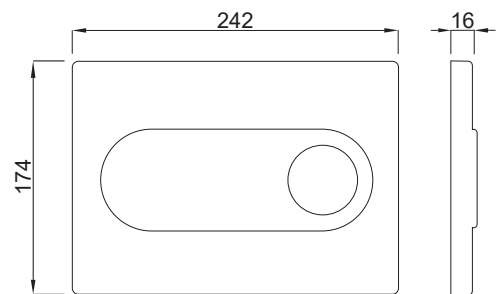

CIRCLE

Article number:
675041

EAN-Code:
3838912064370

Discover the ideal flushing plates for mechanical activation, available in a diverse array of designs, colors, materials, and shapes. Elevate your comfort and satisfaction with this curated selection, tailored to meet your unique preferences and needs.

INSTALLATION METHOD

For mounting on concealed flushing cisterns

PROPERTIES

Material: glass

Dual flushing

Colour: black/gold

For concealed flushing cisterns 7512/7522

For concealed flushing cisterns 9052

For concealed flushing cisterns 9012

SPECIAL FEATURES

Simple installation and maintenance

PRODUCT CONTAINS

All parts required for mounting are supplied with the product

PACKING

Carton: 4 Pcs

OTHER AVAILABLE OPTIONS: