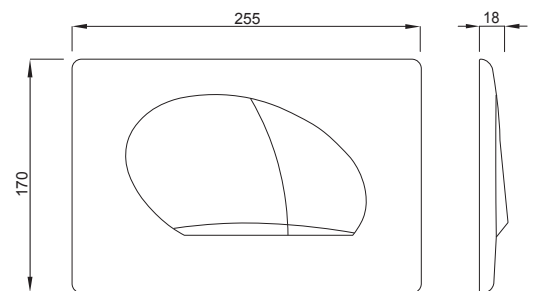

SELENITE DUO

Article number:
195868

EAN-Code:
3838912156723

Discover the ideal flushing plates for mechanical activation, available in a diverse array of designs, colors, materials, and shapes. Elevate your comfort and satisfaction with this curated selection, tailored to meet your unique preferences and needs.

INSTALLATION METHOD

For mounting on concealed flushing cisterns

PROPERTIES

Material: high-quality plastic

Dual flushing

Colour: matt chrome

For concealed flushing cisterns 7512/7522

For concealed flushing cisterns 9052

For concealed flushing cisterns 9012

SPECIAL FEATURES

Simple installation and maintenance

PRODUCT CONTAINS

All parts required for mounting are supplied with the product

PACKING

Carton: 4 Pcs

OTHER AVAILABLE OPTIONS: