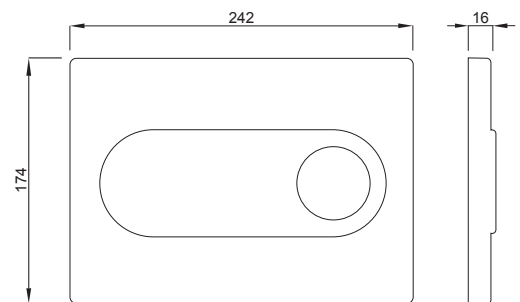

ZIRCON

Article number:
223125

EAN-Code:
3838912009715

Discover the ideal flushing plates for mechanical activation, available in a diverse array of designs, colors, materials, and shapes. Elevate your comfort and satisfaction with this curated selection, tailored to meet your unique preferences and needs.

INSTALLATION METHOD

For mounting on concealed flushing cisterns

PROPERTIES

Material: plastic

Dual flushing

Colour: white

For concealed flushing cisterns 7512/7522

For concealed flushing cisterns 9052

For concealed flushing cisterns 9012

SPECIAL FEATURES

Simple installation and maintenance

PRODUCT CONTAINS

All parts required for mounting are supplied with the product

PACKING

Carton: 4 Pcs

OTHER AVAILABLE OPTIONS: