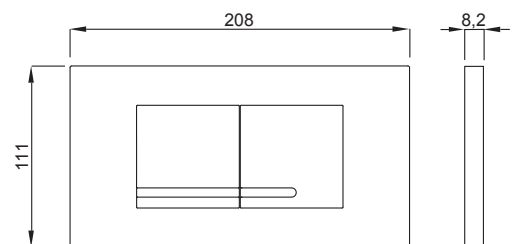

REI DUO

Article number:
7030418731

EAN-Code:
8711778216280

Discover the ideal flushing plates for mechanical activation, available in a diverse array of designs, colors, materials, and shapes. Elevate your comfort and satisfaction with this curated selection, tailored to meet your unique preferences and needs.

INSTALLATION METHOD

For mounting on concealed flushing cisterns

PROPERTIES

Material: high-quality plastic

Dual flushing

Colour: matt chrome

For 6052 and 387 concealed cisterns

SPECIAL FEATURES

Simple installation and maintenance

Top or front flushing activation

PRODUCT CONTAINS

All parts required for mounting are supplied with the product

PACKING

Carton: 20 Pcs

OTHER AVAILABLE OPTIONS: