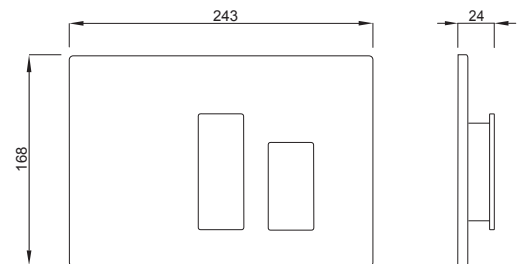

TEMPO

Article number:
634495

EAN-Code:
3838912038906

Discover the ideal flushing plates for mechanical activation, available in a diverse array of designs, colors, materials, and shapes. Elevate your comfort and satisfaction with this curated selection, tailored to meet your unique preferences and needs.

INSTALLATION METHOD

For mounting on concealed flushing cisterns

PROPERTIES

Material: high-quality plastic

Dual flushing

Colour: white with silver metal activation buttons

For concealed flushing cisterns 7512/7522

For concealed flushing cisterns 9052

For concealed flushing cisterns 9012

SPECIAL FEATURES

Simple installation and maintenance

PRODUCT CONTAINS

All parts required for mounting are supplied with the product

PACKING

Carton: 4 Pcs