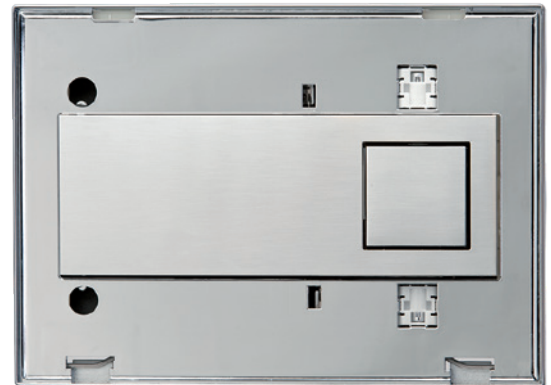

RUBY

Article number:
232865

EAN-Code:
3838912012913

Discover the ideal flushing plates for mechanical activation, available in a diverse array of designs, colors, materials, and shapes. Elevate your comfort and satisfaction with this curated selection, tailored to meet your unique preferences and needs.

INSTALLATION METHOD

For mounting on concealed flushing cisterns

PROPERTIES

Material: plastic

Dual flushing

Colour: frame without filler

For concealed flushing cisterns 7512/7522

For concealed flushing cisterns 9052

For concealed flushing cisterns 9012

SPECIAL FEATURES

Simple installation and maintenance

PRODUCT CONTAINS

All parts required for mounting are supplied with the product

PACKING

Carton: 4 Pcs

OTHER AVAILABLE OPTIONS: