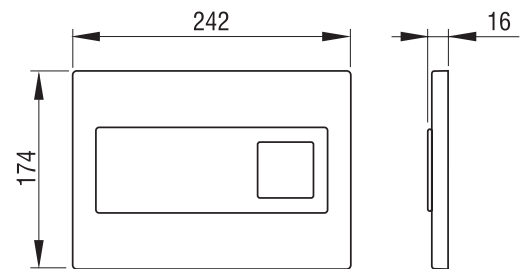

RUBY

Article number:
232865

EAN-Code:
3838912012913

Discover the ideal flushing plates for mechanical activation, available in a diverse array of designs, colors, materials, and shapes. Elevate your comfort and satisfaction with this curated selection, tailored to meet your unique preferences and needs.

INSTALLATION METHOD

For mounting on concealed flushing cisterns

PROPERTIES

Material: plastic

Dual flushing

Colour: frame without filler

For concealed flushing cisterns 7512/7522

For concealed flushing cisterns 9052

For concealed flushing cisterns 9012

SPECIAL FEATURES

Simple installation and maintenance

PRODUCT CONTAINS

All parts required for mounting are supplied with the product

PACKING

Carton: 4 Pcs

OTHER AVAILABLE OPTIONS: