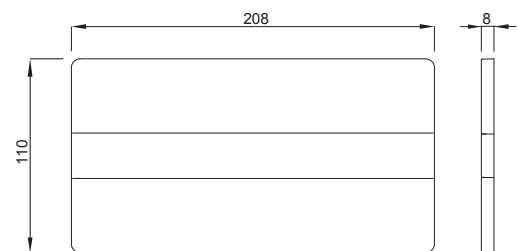

INSTALLATION METHOD

For installation on concealed flushing cisterns

PROPERTIES

Material: glass

Dual flushing

Color: black

For 387 concealed cisterns

SPECIAL FEATURES

Easy installation and service

For front flushing activation

Floating impression through shadow gap

PRODUCT CONTAINS

Complete fixing material

PACKING

Carton: 12 Pcs

OTHER AVAILABLE OPTIONS:

White

TO BE USED WITH:

DUPLO WC 387
98 cm

DUPLO WC 387
FRONT 112 cm

DUPLO WC 387
FRONT 118 cm