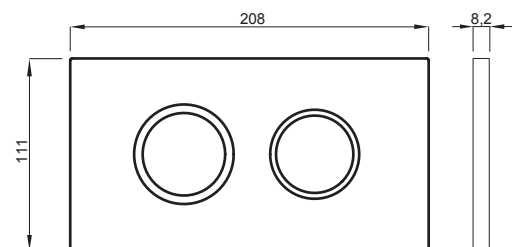

THIRA DUO

Article number:

4060419301

EAN-Code:

8711778213234

Selecting from a range of pneumatic flushing plates available in different designs, colors, materials and shapes represents the perfect choice for your complete comfort and satisfaction. Additionally, there is an option for side flushing activation with a pneumatic button available.

INSTALLATION METHOD

For installation on concealed flushing cisterns

PROPERTIES

Material: high quality plastic

Dual flushing

Color: white

For 387 concealed cisterns

SPECIAL FEATURES

Easy installation and service

For top or front flushing activation

PRODUCT CONTAINS

Complete fixing material

Included pneumatic lifting unit

PACKING

Carton: 12 Pcs

OTHER AVAILABLE OPTIONS: