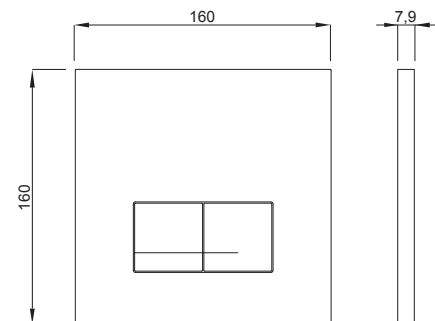

INSTALLATION METHOD

For installation on concealed flushing cisterns

PROPERTIES

Material: glass

Dual flushing

Color: white

For 380 concealed cisterns

For 399 concealed cisterns

SPECIAL FEATURES

Easy installation and service

Floating impression through shadow gap

PRODUCT CONTAINS

Complete fixing material

PACKING

Carton: 12 Pcs

OTHER AVAILABLE OPTIONS:

Black

TO BE USED WITH:

DUPLO WC 380
PREMIUM

DUPLO WC 380

DUPLO WC 380
4/2 lit.

DUPLO WC 380
6 lit.

DUPLO WC 380
CORNER

DUPLO WC 380 IN.CON.
16x2 112cm