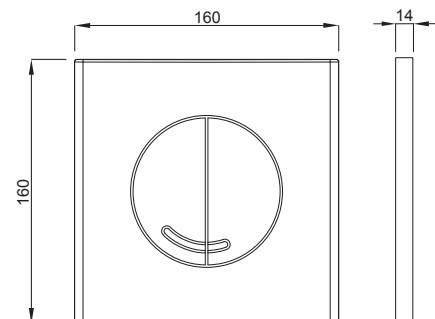

OPAL DUO

Article number:
7030414601

EAN-Code:
8711778216327

Discover the ideal flushing plates for mechanical activation, available in a diverse array of designs, colors, materials, and shapes. Elevate your comfort and satisfaction with this curated selection, tailored to meet your unique preferences and needs.

INSTALLATION METHOD

For mounting on concealed flushing cisterns

PROPERTIES

Material: high-quality plastic

Dual flushing

Colour: white

For concealed flushing cisterns 3800 and 380

SPECIAL FEATURES

Simple installation and maintenance

PRODUCT CONTAINS

All parts required for mounting are supplied with the product

PACKING

Carton: 20 Pcs

OTHER AVAILABLE OPTIONS: