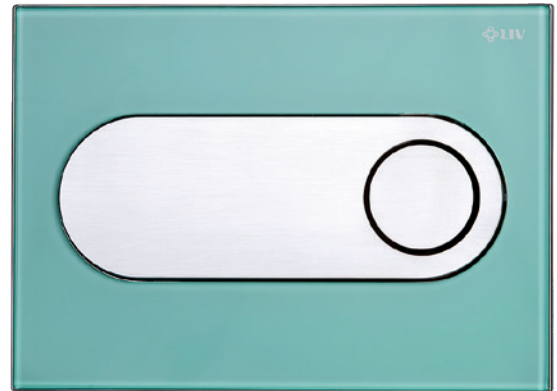

ZIRCON

Article number:
229458

EAN-Code:
3838912012814

Discover the ideal flushing plates for mechanical activation, available in a diverse array of designs, colors, materials, and shapes. Elevate your comfort and satisfaction with this curated selection, tailored to meet your unique preferences and needs.

INSTALLATION METHOD

For mounting on concealed flushing cisterns

PROPERTIES

Material: glass

Dual flushing

Colour: green

For concealed flushing cisterns 7512/7522

For concealed flushing cisterns 9052

For concealed flushing cisterns 9012

SPECIAL FEATURES

Simple installation and maintenance

PRODUCT CONTAINS

All parts required for mounting are supplied with the product

PACKING

Carton: 4 Pcs

OTHER AVAILABLE OPTIONS:

Glass - White

Glass - Pergamon

Wood - Wenge

Wood - Zebrano

Plastic - White

Plastic - Black

Frame without filler

TO BE USED WITH: