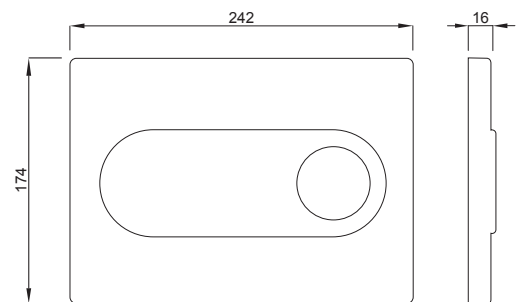

ZIRCON

Article number:
229458

EAN-Code:
3838912012814

Discover the ideal flushing plates for mechanical activation, available in a diverse array of designs, colors, materials, and shapes. Elevate your comfort and satisfaction with this curated selection, tailored to meet your unique preferences and needs.

INSTALLATION METHOD

For mounting on concealed flushing cisterns

PROPERTIES

Material: glass

Dual flushing

Colour: green

For concealed flushing cisterns 7512/7522

For concealed flushing cisterns 9052

For concealed flushing cisterns 9012

SPECIAL FEATURES

Simple installation and maintenance

PRODUCT CONTAINS

All parts required for mounting are supplied with the product

PACKING

Carton: 4 Pcs

OTHER AVAILABLE OPTIONS: