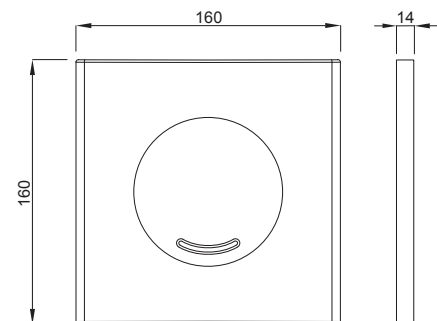

VERIA

Article number:
4060414501

EAN-Code:
8711778212909

Discover the ideal flushing plates for mechanical activation, available in a diverse array of designs, colors, materials, and shapes. Elevate your comfort and satisfaction with this curated selection, tailored to meet your unique preferences and needs.

INSTALLATION METHOD

For installation on concealed flushing cisterns

PROPERTIES

Material: high quality plastic

Start-Stop flushing

Color: white

For 380 concealed cisterns

For DUPLO UR element (Article number 8050452777)

SPECIAL FEATURES

Easy installation and service

PRODUCT CONTAINS

Complete fixing material

PACKING

Carton: 20 Pcs

OTHER AVAILABLE OPTIONS: