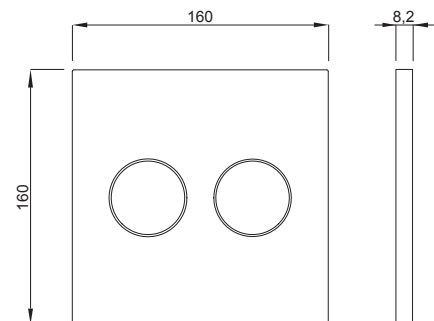

ITEA DUO

Article number:
4060419601

EAN-Code:
8711778213265

Selecting from a range of pneumatic flushing plates available in different designs, colors, materials and shapes represents the perfect choice for your complete comfort and satisfaction. Additionally, there is an option for side flushing activation with a pneumatic button available.

INSTALLATION METHOD

For installation on concealed flushing cisterns

PROPERTIES

Material: high quality plastic

Dual flushing

Color: white

For 380 concealed cisterns

SPECIAL FEATURES

Easy installation and service

PRODUCT CONTAINS

Complete fixing material

Included pneumatic lifting unit

PACKING

Carton: 12 Pcs

OTHER AVAILABLE OPTIONS: