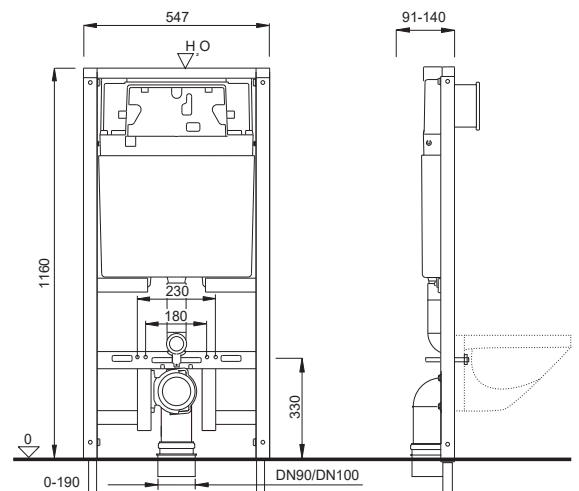

LIV-FIX WC 9052

Article number:
351870

EAN-Code:
3838912020222

Slim concealed cistern, ideal for spaces where minimal installation depth is necessary. A delightful assortment of mechanical flushing plates provides you with a wide range of combination possibilities.

INSTALLATION METHOD

Installation in prefabricated walls, pre-wall installation in dry walls, for a universal solid universal installation into solid walls

PROPERTIES

Supporting, blue powder coated WC element, square profile 40 x 40 mm with pre-assembled flushing cistern 9052

Frontal flushing, dual flushing (3/9 l)

Adjustable flushing volume (a large quantity of water 7–9 l, small quantity of water 3–6 l)

Pre-mounted fixing elements and adjustable support legs (0–190 mm)

Water connection – top center

Fully insulated against condensation

SPECIAL FEATURES

Silent mechanical filling valve (noise emission class 1 ISO 3822)

Depth adjustable drain elbow (± 20 mm)

PRODUCT CONTAINS

Concealed flushing cistern equipped with premounted angle valve – top center

Water connection G 1/2

PE wall drain elbow $\varnothing 90$ mm with a seal

PE adapter reduction piece $\varnothing 90/110$ mm with a seal

All parts required for installation and mounting are supplied with the product

PACKING

Pallet: 24 Pcs