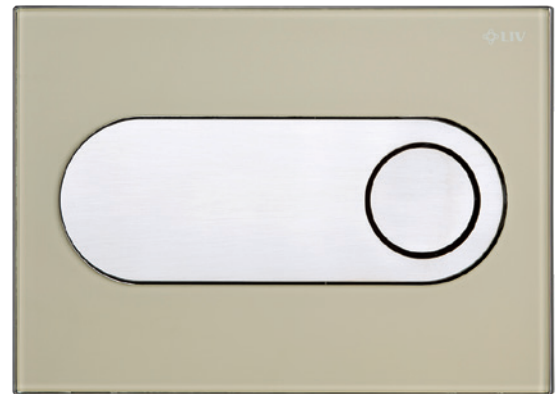

ZIRCON

Article number:
229457

EAN-Code:
3838912012807

Discover the ideal flushing plates for mechanical activation, available in a diverse array of designs, colors, materials, and shapes. Elevate your comfort and satisfaction with this curated selection, tailored to meet your unique preferences and needs.

INSTALLATION METHOD

For mounting on concealed flushing cisterns

PROPERTIES

Material: glass

Dual flushing

Colour: pergamon

For concealed flushing cisterns 7512/7522

For concealed flushing cisterns 9052

For concealed flushing cisterns 9012

SPECIAL FEATURES

Simple installation and maintenance

PRODUCT CONTAINS

All parts required for mounting are supplied with the product

PACKING

Carton: 4 Pcs

OTHER AVAILABLE OPTIONS: