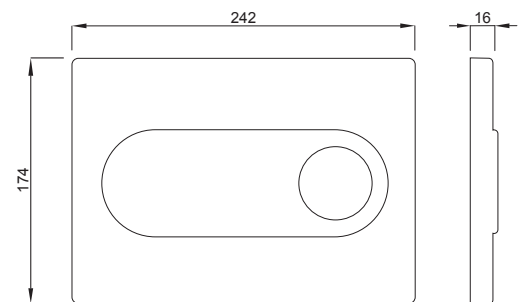

ZIRCON

Article number:
229457

EAN-Code:
3838912012807

Discover the ideal flushing plates for mechanical activation, available in a diverse array of designs, colors, materials, and shapes. Elevate your comfort and satisfaction with this curated selection, tailored to meet your unique preferences and needs.

INSTALLATION METHOD

For mounting on concealed flushing cisterns

PROPERTIES

Material: glass

Dual flushing

Colour: pergamon

For concealed flushing cisterns 7512/7522

For concealed flushing cisterns 9052

For concealed flushing cisterns 9012

SPECIAL FEATURES

Simple installation and maintenance

PRODUCT CONTAINS

All parts required for mounting are supplied with the product

PACKING

Carton: 4 Pcs

OTHER AVAILABLE OPTIONS: