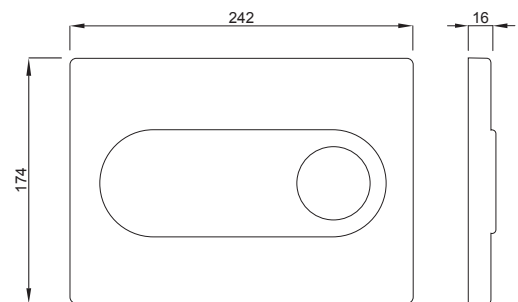

ZIRCON

Article number:
74249

EAN-Code:
3838912026422

Discover the ideal flushing plates for mechanical activation, available in a diverse array of designs, colors, materials, and shapes. Elevate your comfort and satisfaction with this curated selection, tailored to meet your unique preferences and needs.

INSTALLATION METHOD

For mounting on concealed flushing cisterns

PROPERTIES

Material: glass

Dual flushing

Colour: white

For concealed flushing cisterns 7512/7522

For concealed flushing cisterns 9052

For concealed flushing cisterns 9012

SPECIAL FEATURES

Simple installation and maintenance

PRODUCT CONTAINS

All parts required for mounting are supplied with the product

PACKING

Carton: 4 Pcs

OTHER AVAILABLE OPTIONS: