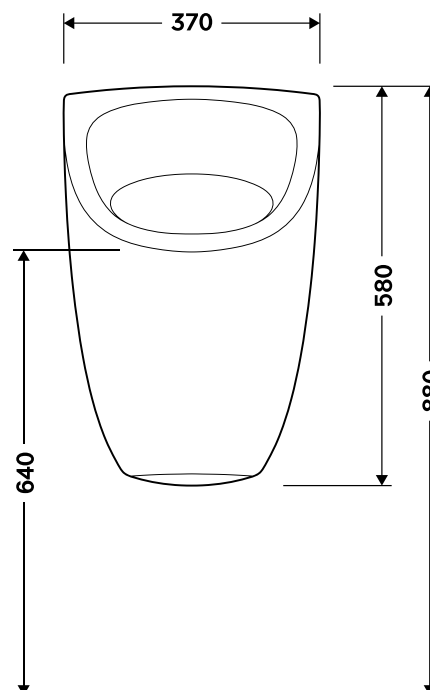

Specifications

| Technology | |
|---------------------|-----------------------------------|
| Sensor technology | IPEE Mini |
| Flushing volume | Adjustable: 0,8L - 1,5L - 3,0L |
| Overflow prevention | Yes |
| Stadium mode | Yes |
| Forced flush by key | Yes |
| 24h hygiene flush | Yes |
| LED feedback | No |
| Installation | Conceiled |
| Operating pressure | 0,45 - 10 bar |
| Norms | EN 274, EN 61000-6-3, EN 15091 |

| Ceramic | |
|--------------|----------------|
| Series | Edge |
| Flush type | Rim flush |
| Mounting set | Included |
| Norms | EN 13407, EN80 |

Position of fixing points

Water supply

Power supply

Lage der Befestigungspunkte
Wasseranschluss
Stromanschluss