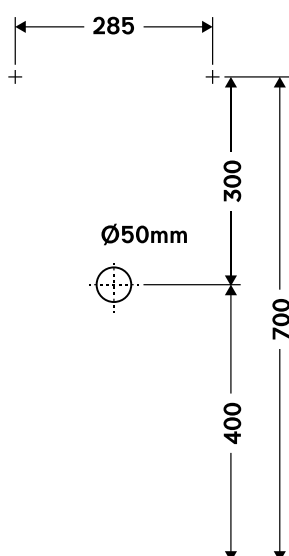

Specifications

| Technology | |
|---------------------|-----------------------------------|
| Sensor technology | IPEE Mini |
| Flushing volume | Adjustable: 0,8L - 1,5L - 3,0L |
| Overflow prevention | Yes |
| Stadium mode | Yes |
| Forced flush by key | Yes |
| 24h hygiene flush | Yes |
| LED feedback | No |
| Installation | Conceiled |
| Operating pressure | 0,45 - 10 bar |
| Norms | EN 274, EN 61000-6-3, EN 15091 |

| Ceramic | |
|--------------|----------------|
| Series | Edge |
| Flush type | Rim flush |
| Mounting set | Included |
| Norms | EN 13407, EN80 |

Position of fixing points

Water supply

Power supply

Lage der Befestigungspunkte
Wasseranschluss
Stromanschluss