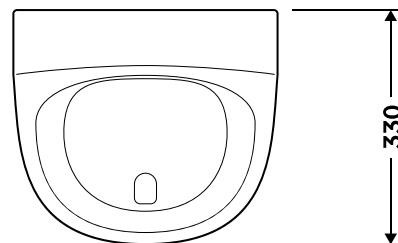

Specifications

| Technology | |
|---------------------|-----------------------------------|
| Sensor technology | IPEE Mini |
| Flushing volume | Adjustable: 0,8L - 1,5L - 3,0L |
| Overflow prevention | Yes |
| Stadium mode | Yes |
| Forced flush by key | Yes |
| 24h hygiene flush | Yes |
| LED feedback | No |
| Installation | Conceiled |
| Operating pressure | 0,45 - 10 bar |
| Norms | EN 274, EN 61000-6-3, EN 15091 |

| Ceramic | |
|--------------|----------------|
| Series | Edge |
| Flush type | Rim flush |
| Mounting set | Included |
| Norms | EN 13407, EN80 |

Position of fixing points

Water supply

Power supply

Lage der Befestigungspunkte
Wasseranschluss
Stromanschluss