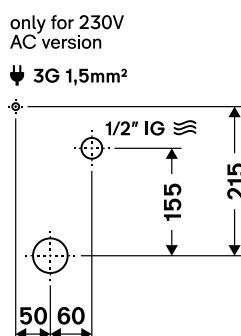

Specifications

| Technology | |
|---------------------|-----------------------------------|
| Sensor technology | IPEE Mini |
| Flushing volume | Adjustable: 0,8L - 1,5L - 3,0L |
| Overflow prevention | Yes |
| Stadium mode | Yes |
| Forced flush by key | Yes |
| 24h hygiene flush | Yes |
| LED feedback | No |
| Installation | Conceiled |
| Operating pressure | 0,45 - 10 bar |
| Norms | EN 274, EN 61000-6-3, EN 15091 |

| Ceramic | |
|--------------|----------------|
| Series | Edge |
| Flush type | Rim flush |
| Mounting set | Included |
| Norms | EN 13407, EN80 |

Position of fixing points

Water supply

Power supply

Lage der Befestigungspunkte
Wasseranschluss
Stromanschluss