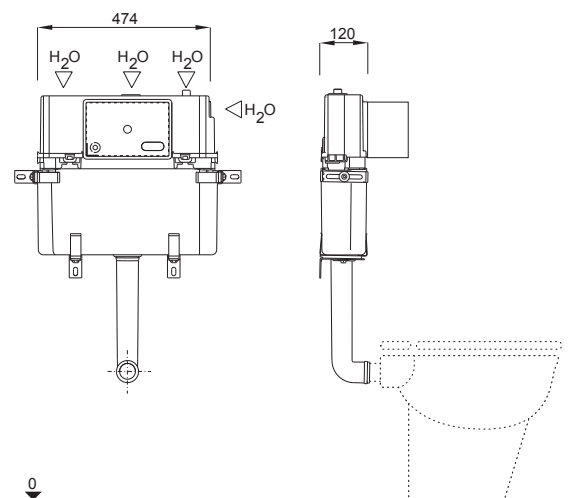

CONCEALED FLUSHING CISTERN 7512

Article number:
325702

EAN-Code:
3838912019714

A contemporary concealed cistern with standard dimensions, designed for effortless maintenance without the need for any tools. A wide variety of flushing plates are available, offering numerous combination possibilities.

INSTALLATION METHOD

For pre-wall or solid wall mounting

PROPERTIES

Concealed flushing cistern 7512
Frontal flushing, dual flushing (3/6 l)
Adjustable flushing volume (large quantity of water 5/6/7 l, small quantity of water 3/4 l)
Water connection possibility in four positions
Fully insulated against condensation

SPECIAL FEATURES

Silent mechanical filling valve (noise emission class 1 ISO 3822)

PRODUCT CONTAINS

Concealed flushing cistern with pre-assembled angle valve – top right
Water connection G 1/2
Flushing pipe L = 300 mm
Brackets for flushing cistern installation
All parts required for installation and mounting are supplied with the product

PACKING

Pallet: 36 Pcs