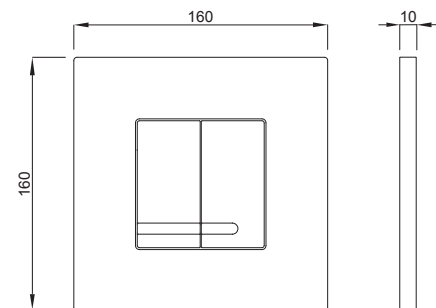

ONYX DUO

Article number:
7030415631

EAN-Code:
8711778216372

Discover the ideal flushing plates for mechanical activation, available in a diverse array of designs, colors, materials, and shapes. Elevate your comfort and satisfaction with this curated selection, tailored to meet your unique preferences and needs.

INSTALLATION METHOD

For mounting on concealed flushing cisterns

PROPERTIES

Material: high-quality plastic

Dual flushing

Colour: matt chrome

For concealed flushing cisterns 3800 and 380

SPECIAL FEATURES

Simple installation and maintenance

PRODUCT CONTAINS

All parts required for mounting are supplied with the product

PACKING

Carton: 12 Pcs

OTHER AVAILABLE OPTIONS: